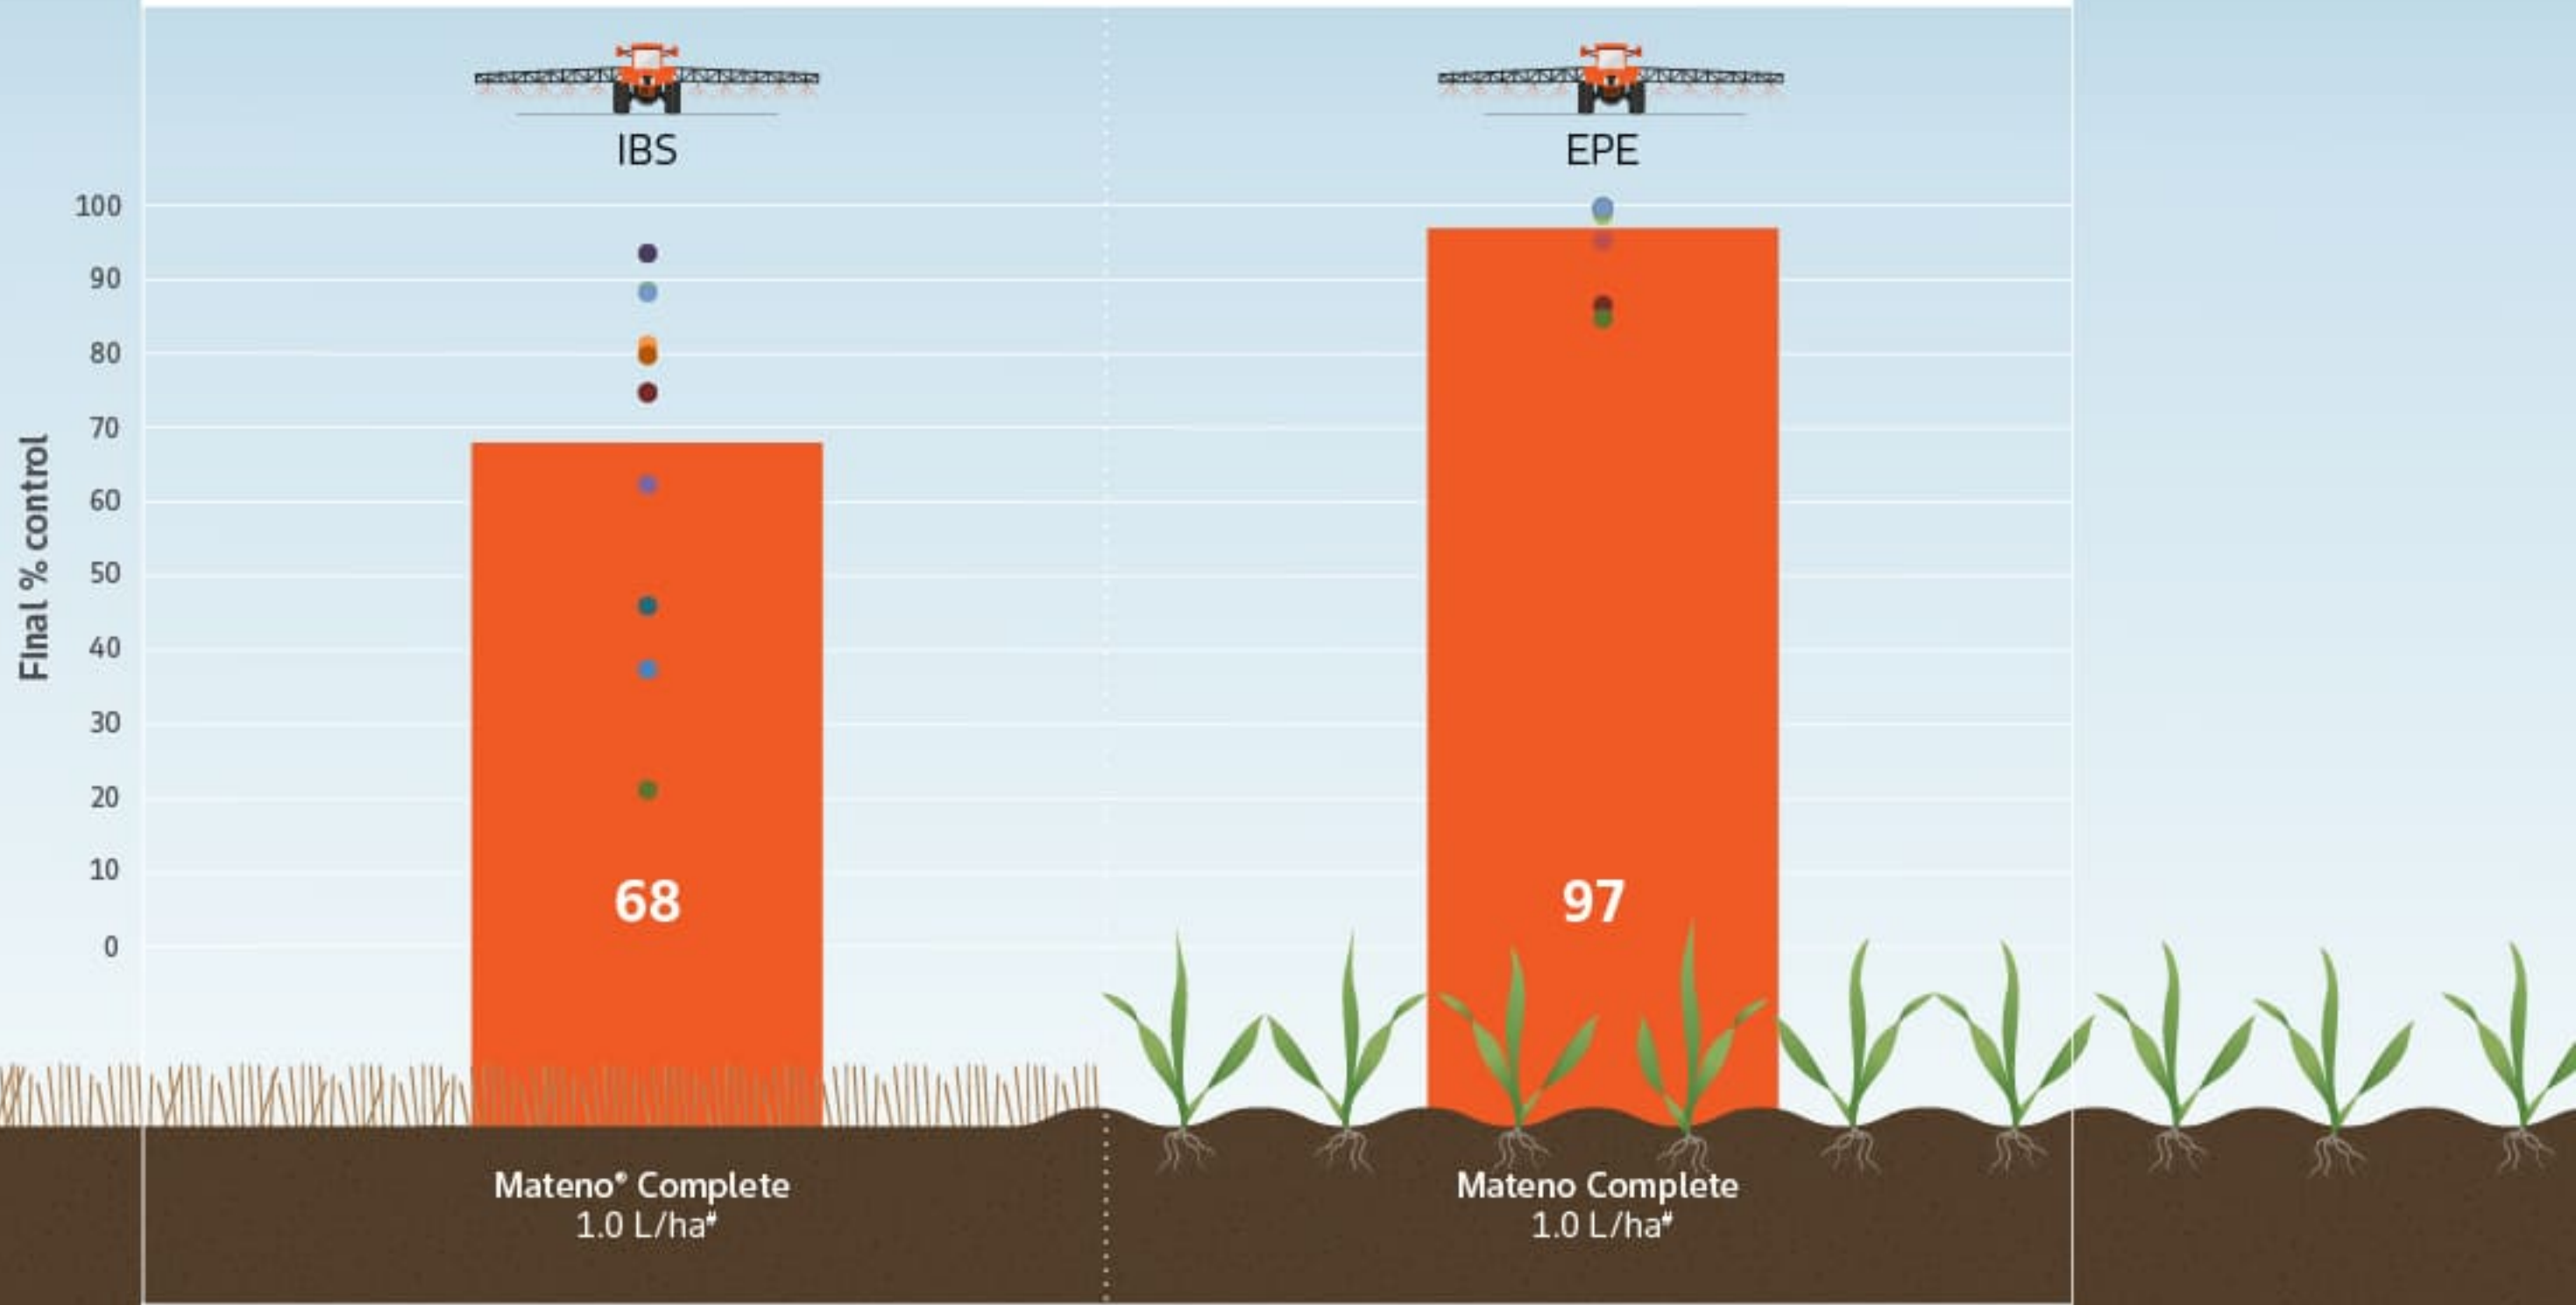

CAPEWEED CONTROL IN WHEAT†

- MEAN
- 18WA20
- 18SA14
- 18WA22
- 18WA24
- 18WA25
- 19WA02
- 19SA12
- 19WA20
- 20WA28
- 18NA08
- 18WC01
- 18WF09
- 19SB05

*mean calculated on 11 trials only
 †Not durum wheat