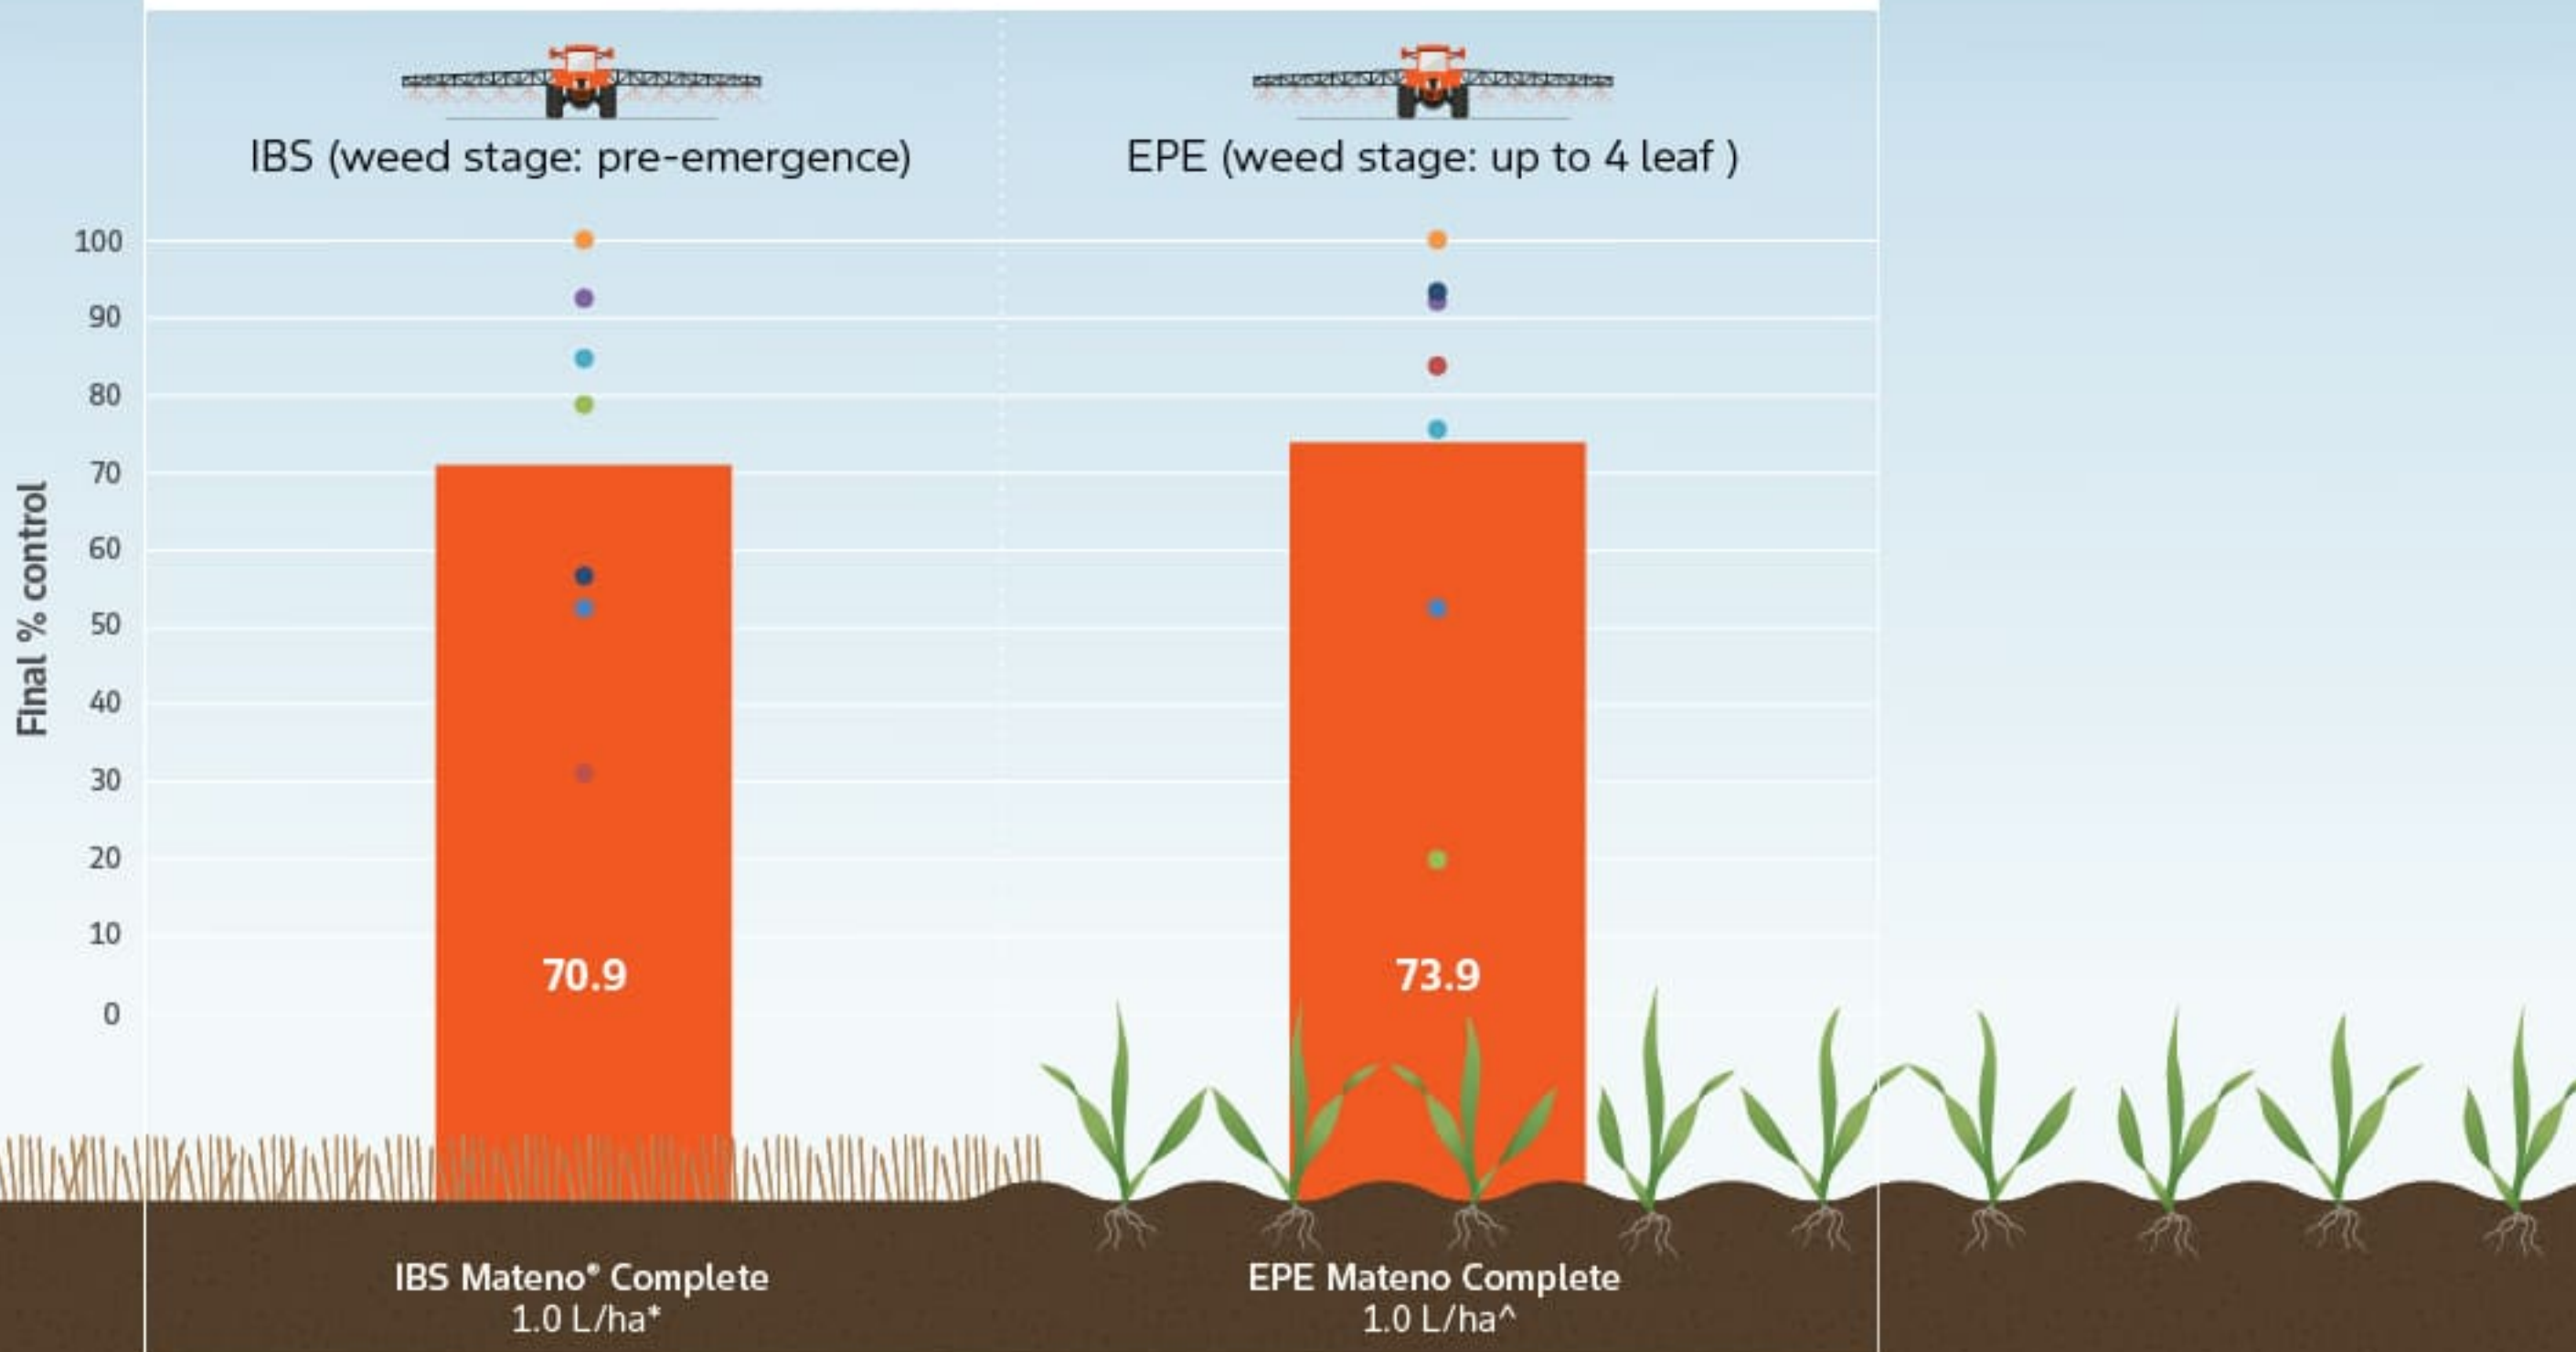

DENSEFLOWER FUMITORY CONTROL/SUPPRESSION IN WHEAT†

■ MEAN
 ● 18NW28
 ● 19SA31
 ● 19NW10
● 19SA13
 ● 20ND31
 ● 20VD12
 ● 20NA06

^{*}registered for suppression only
[†]Not durum wheat
[^]Registered for control up to 2 leaf, and suppression up to 4 leaf