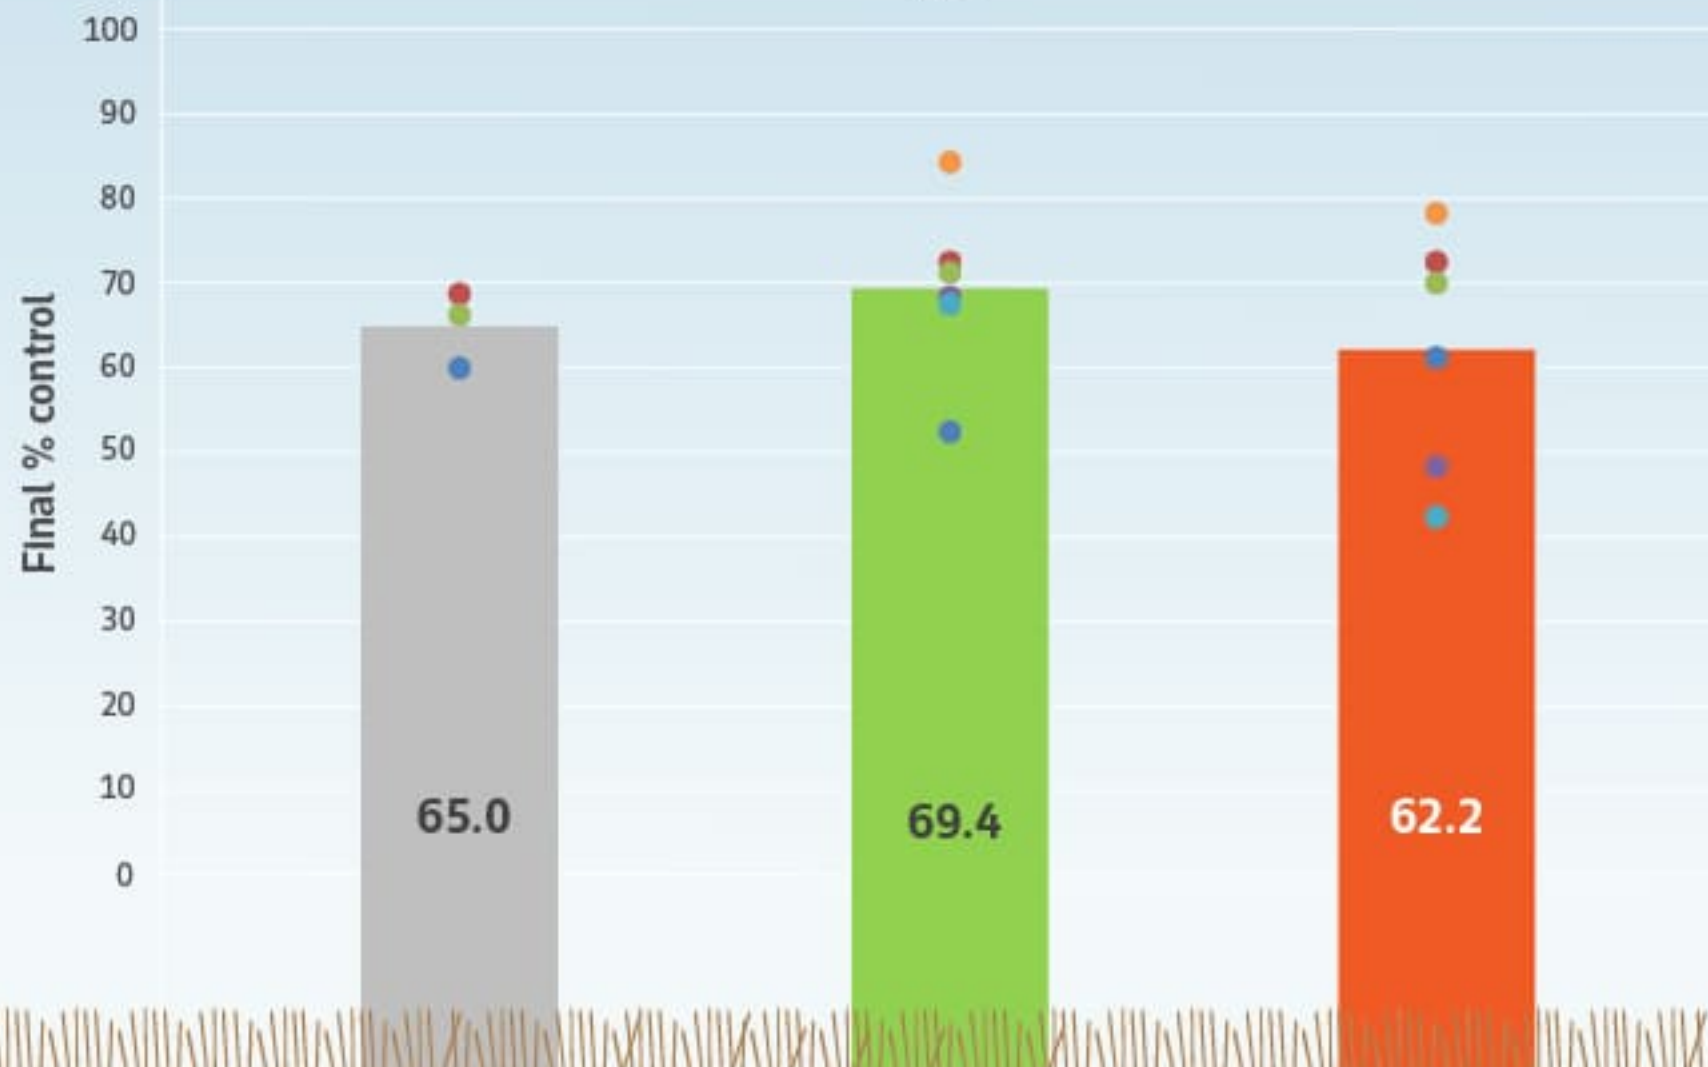

WILD OAT CONTROL IN WHEAT†

Avadex® Xtra
1.6 L/ha[^]

Sakura®
100 g a.i./ha¹

Mateno® Complete
1.0 L/ha^{*}

- MEAN
- 18NW25
- 18VB74
- 18VA40
- 20NA06
- 20QJ01
- 20QJ08

^{*}Registered for suppression only
[^]mean calculated on 3 trials only
[†]Not durum wheat

¹Sakura 850WG 118 g/ha or Sakura Flow 210 mL/ha